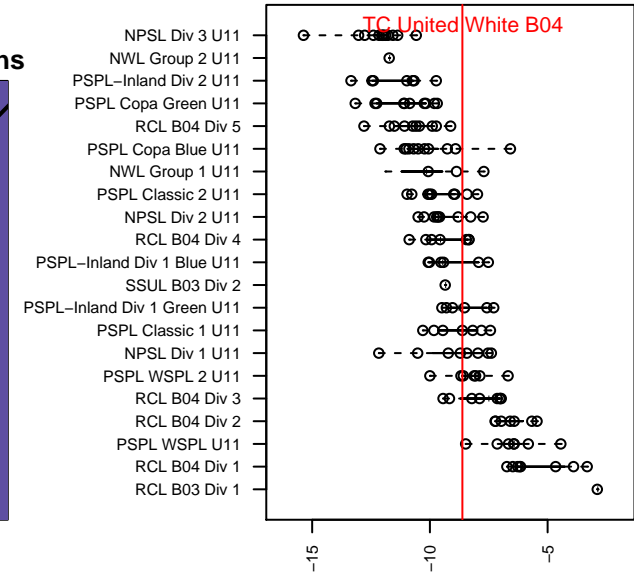

**attack and defense rating
relative to others at age
and all opponents in last 13 months**