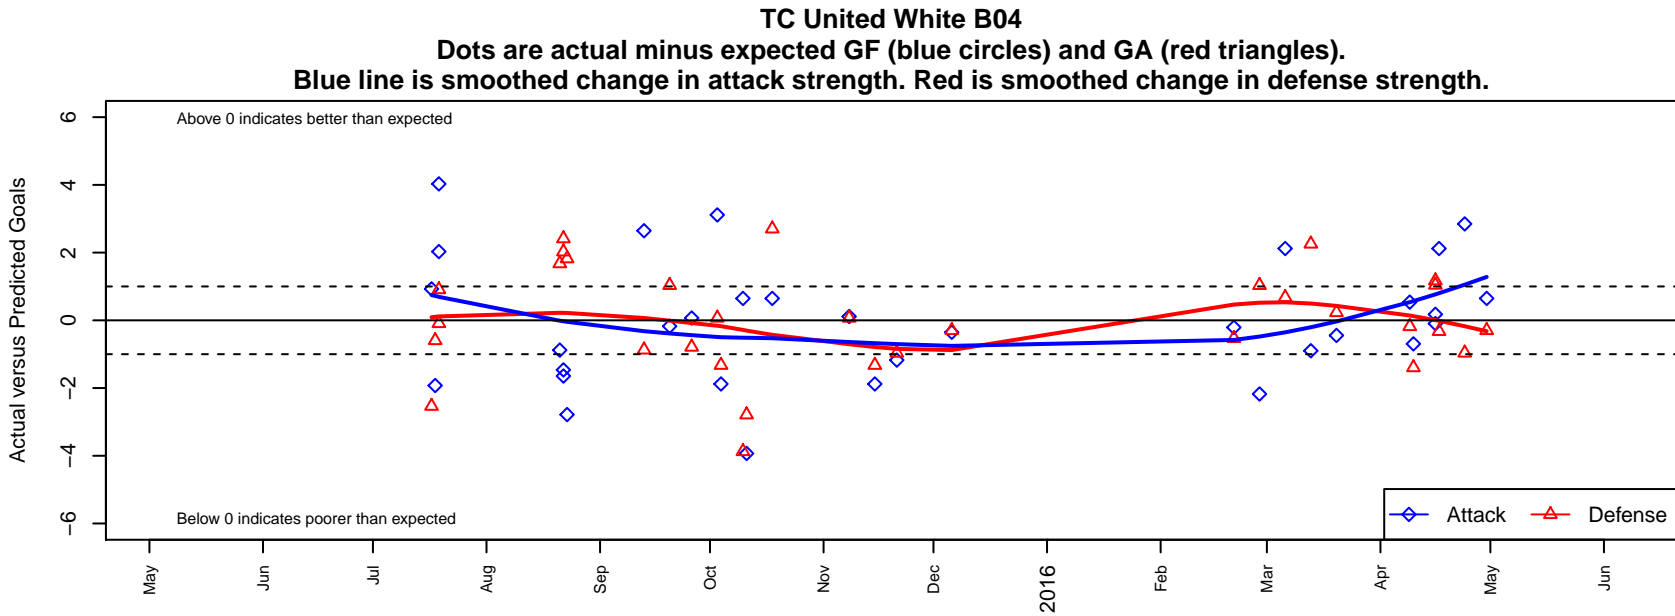

TC United White B04

Thurston County United
 Lacey, WA
 B04 total strength=387
 attack=0.35 defense=0.16
 fall league = PSPL Classic 1 U11
 spr league = Spr PSPL Classic 1 U11
 notes= Wilson 2015

alt names used:
 TC United B'04 Wilson
 TC United – B04 White – Wilson
 TC United B'04 – Wilson
 TC United B04 Navy–Wilson
 TC UNITED B04 NAVY – WILSON ()

Venues played:
 2015 KITG BU11 Green
 2015 Xtreme Cup BU11 Gold
 2015 PSPL Classic 1 U11
 2015 Spr PSPL Classic 1 U11
 2015 WA Cup BU11 Gold/Silver U11

**attack and defense variance (black dot)
relative to other teams
and top 10 in region**